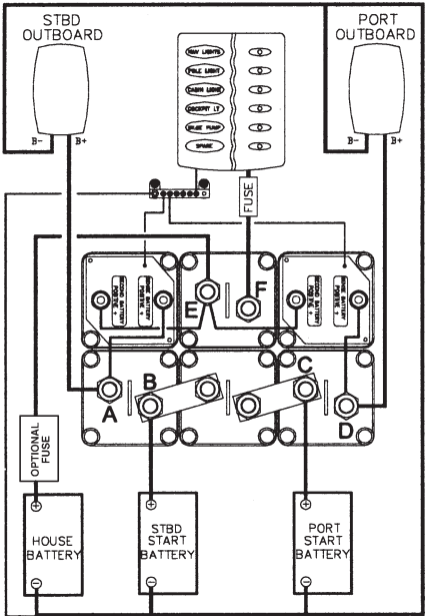

STBD  
OUTBOARD

PORT  
OUTBOARD

OPTIONAL  
FUSE

HOUSE  
BATTERY

STBD  
START  
BATTERY

PORT  
START  
BATTERY

FUSE

A

B

C

D

E

F

SECOND BATTERY  
POSITIVE +

SECOND BATTERY  
POSITIVE +

SECOND BATTERY  
POSITIVE +

RAY LIGHTS

POLE LIGHT

CABIN LIGHT

DECK LIGHT

BILGE PUMP

SPARE